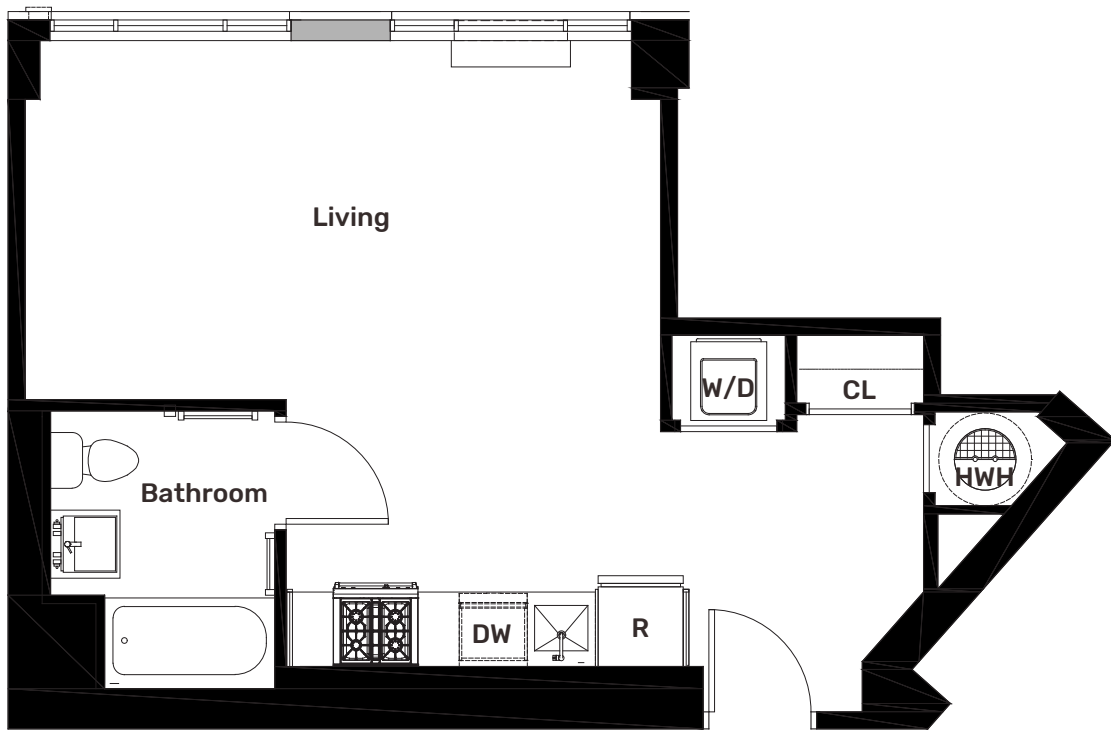

# BRIDGE LINE

MOTT HAVEN BX

329 East 132<sup>nd</sup> Street, Mott Haven, Bronx | [bridgelinebx.com](http://bridgelinebx.com) | [bridgeline@cithabitats.com](mailto:bridgeline@cithabitats.com)

**UNITS 10H – 12H** | Studio, 1 Bathroom